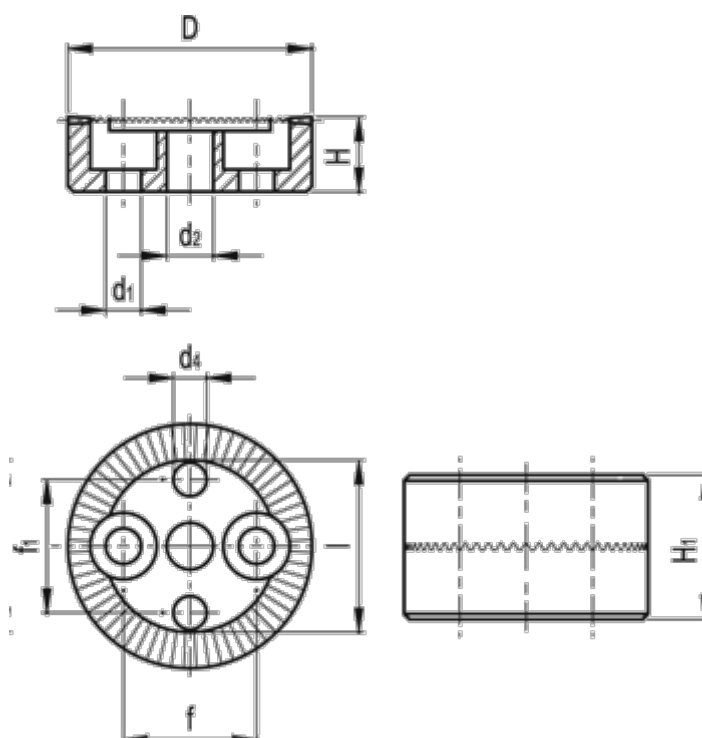

Data Sheet

Article number: 20655370

Description: E+G Serrated locking plate
GN 187.4-40-48-B-NI

Measures

D	= 40	l	= 30.0
d	= M8	Number of teeth	= 48
d1	= 6.3	Weight (g)	= 84
d4 H11	= 6		
f	= 23		
f1	= 23		
H +/-0.9	= 11.5		
H1	= 23		